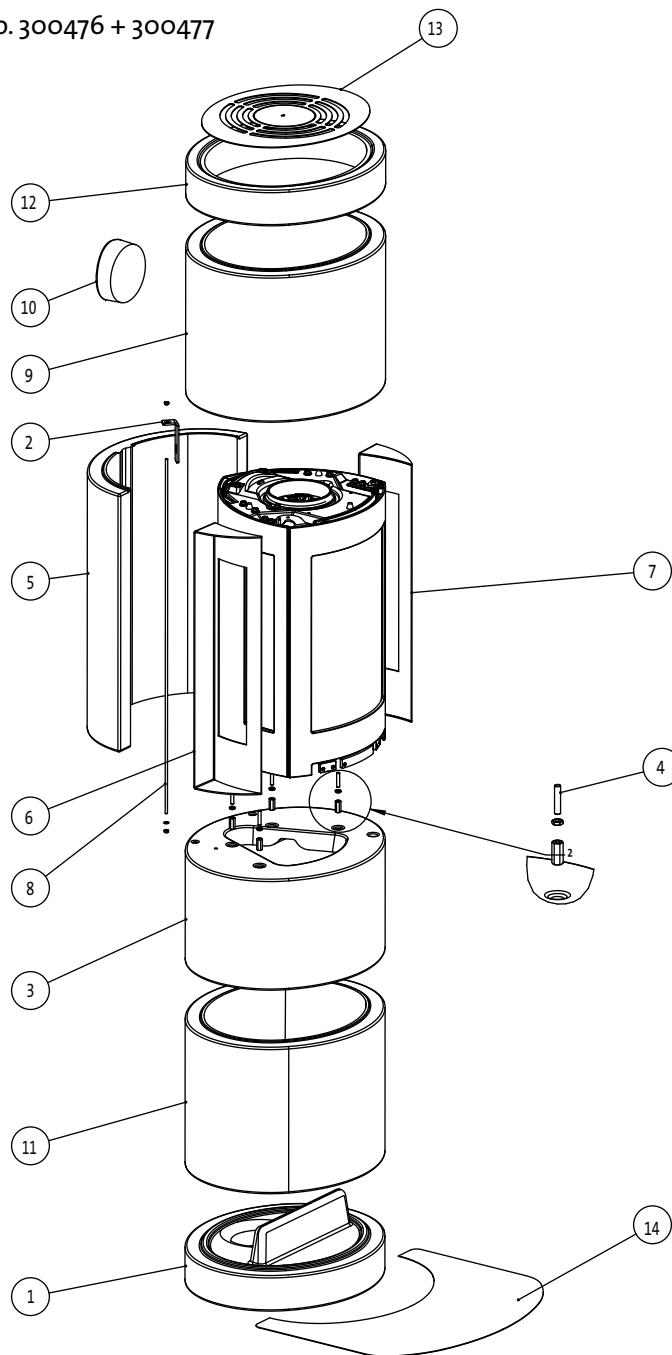

Jøtul FS 84 - Low version - 166 cm - cat. no. 300476

Delliste \ part list Jøtul FS 84

Jøtul AS
Fredrikstad Norway

Draw. nr: 900007-Poo
Sheet 1/4

Date: March 08

Jøtul FS 84 - High version - 207 cm - cat. no. 300476 + 300477

Delliste \ part list Jøtul FS 84

Jøtul AS

Draw. nr: 900007-Poo
Sheet 2/4

Date: March 08

Delliste \ part list Jøtul FS 84

Jøtul AS
Fredrikstad Norway

Draw. nr: 900007-Poo
Sheet 3/4

Date: March 08