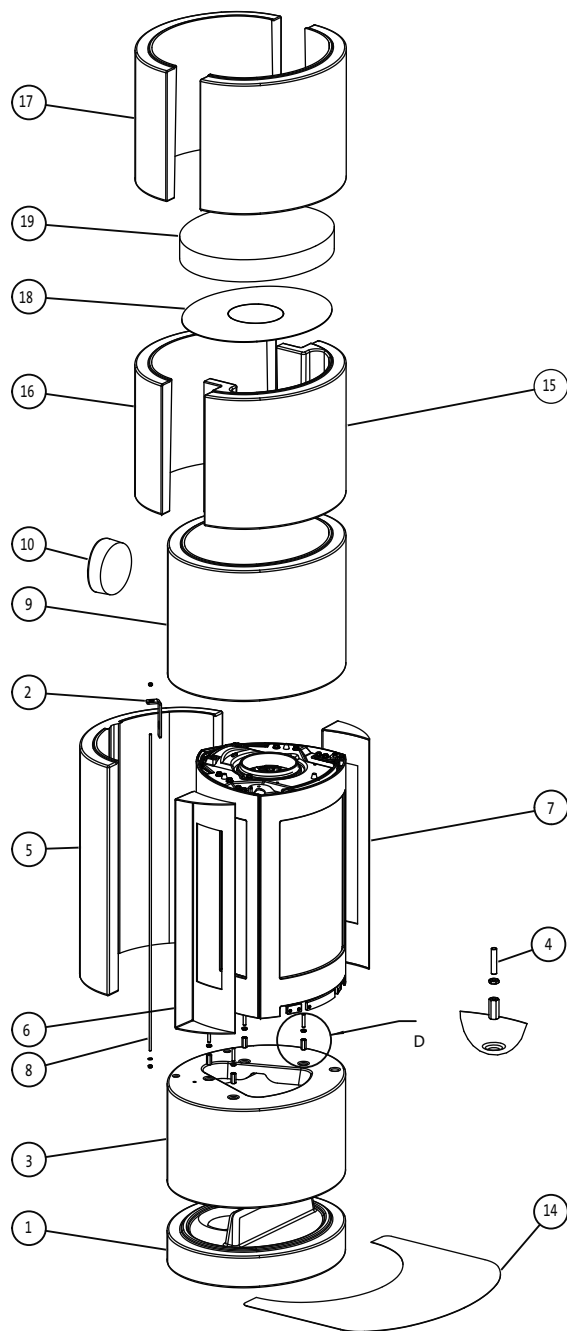

Jøtul FS 84 - Low version - 166 cm - cat. no. 300476

Delliste \ part list Jøtul FS 84

Jøtul AS
Fredrikstad Norway

Draw. nr: 900007-Poo
Sheet 1/4

Date: March 08

Jøtul FS 84 - High version - 207 cm - cat. no. 300476 + 300477

Delliste \ part list Jøtul FS 84

Jøtul AS

Draw. nr: 900007-Poo
Sheet 2/4

Date: March 08

Delliste \ part list Jøtul FS 84

Jøtul AS
Fredrikstad Norway

Draw. nr: 900007-Poo
Sheet 3/4

Date: March 08