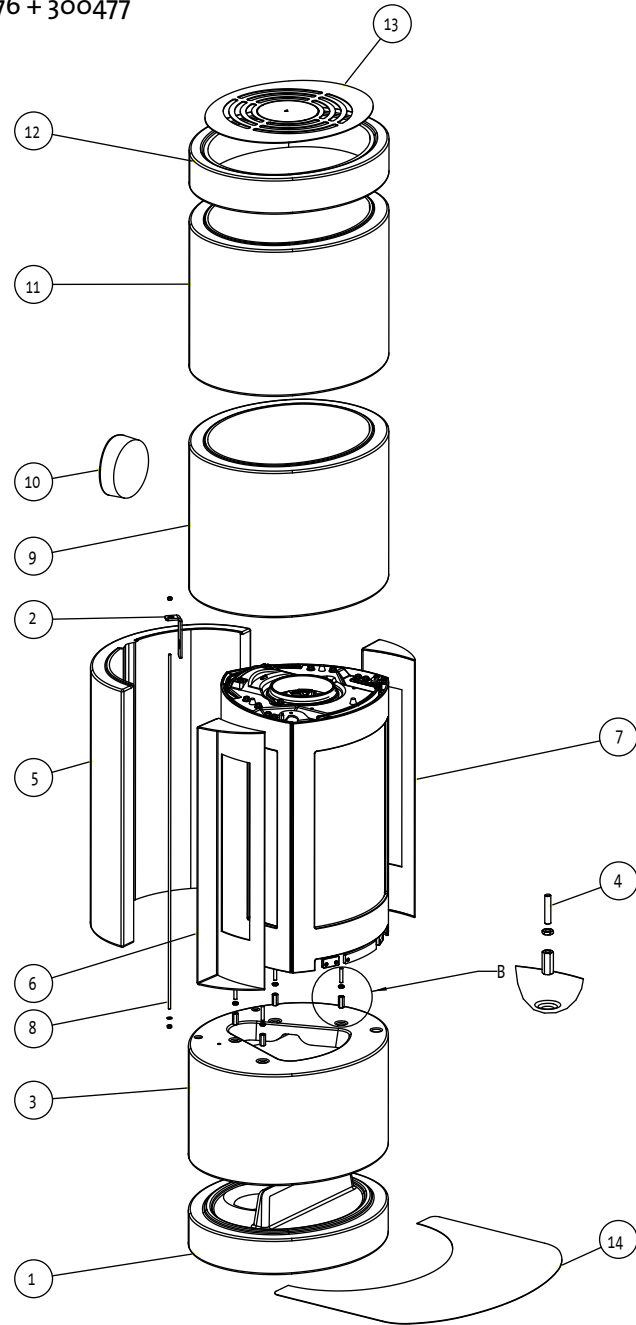

Jøtul FS 84 - Low version - 166 cm - cat. no. 300476

Delliste \ part list Jøtul FS 84

Jøtul AS
Fredrikstad Norway

Draw. nr: 900007-Poo
Sheet 1/4

Date: March 08

Jøtul FS 84 - High version - 207 cm - cat. no. 300476 + 300477

Delliste \ part list Jøtul FS 84

Jøtul AS

Draw. nr: 900007-Poo
Sheet 2/4

Date: March 08

Delliste \ part list Jøtul FS 84

Jøtul AS
Fredrikstad Norway

Draw. nr: 900007-Poo
Sheet 3/4

Date: March 08