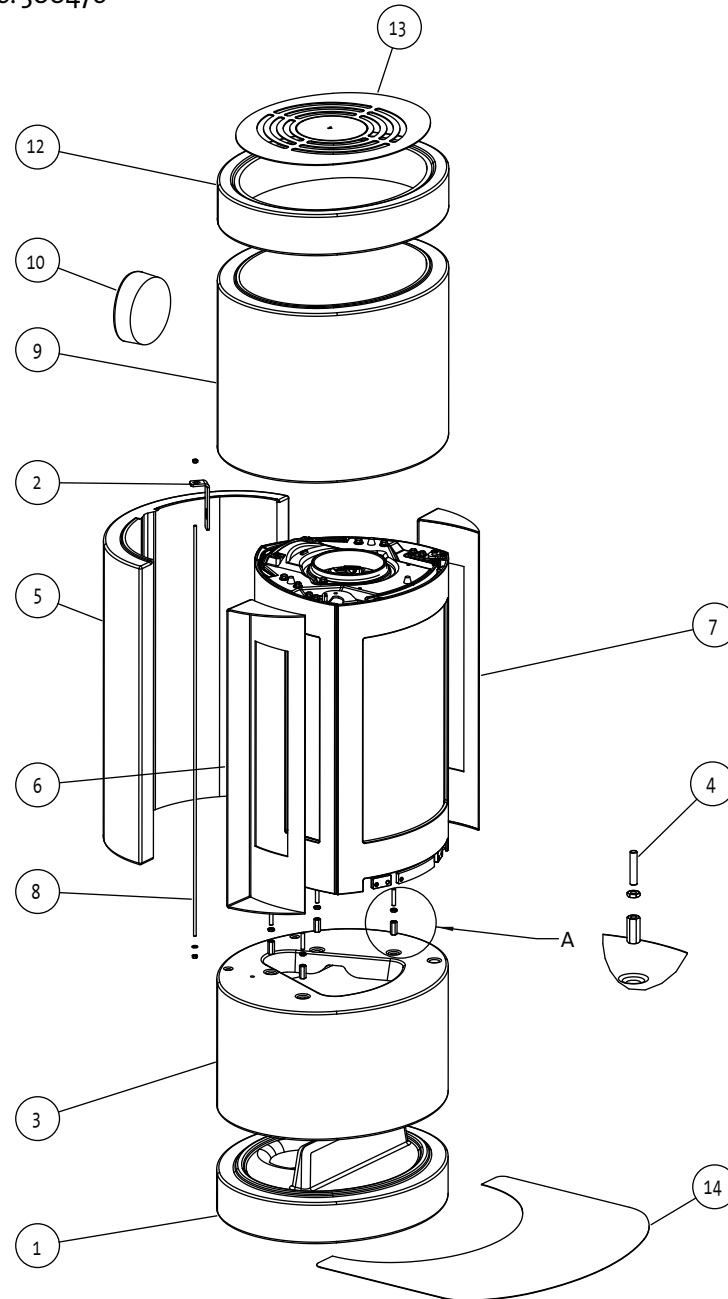

Jøtul FS 84 - Low version - 166 cm - cat. no. 300476

Delliste \ part list Jøtul FS 84

Jøtul AS
Fredrikstad Norway

Draw. nr: 900007-Poo
Sheet 1/4

Date: March 08

Jøtul FS 84 - High version - 207 cm - cat. no. 300476 + 300477